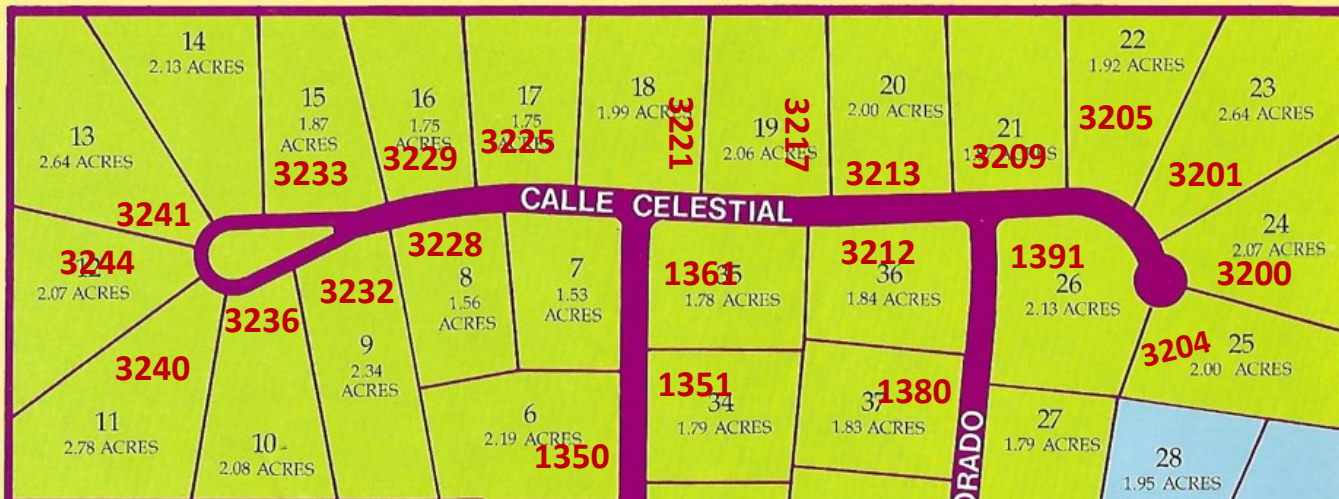

La Mariposa

ESTATES IN SANTA FE

LEGEND
Address
Lot Number

OPEN AREA