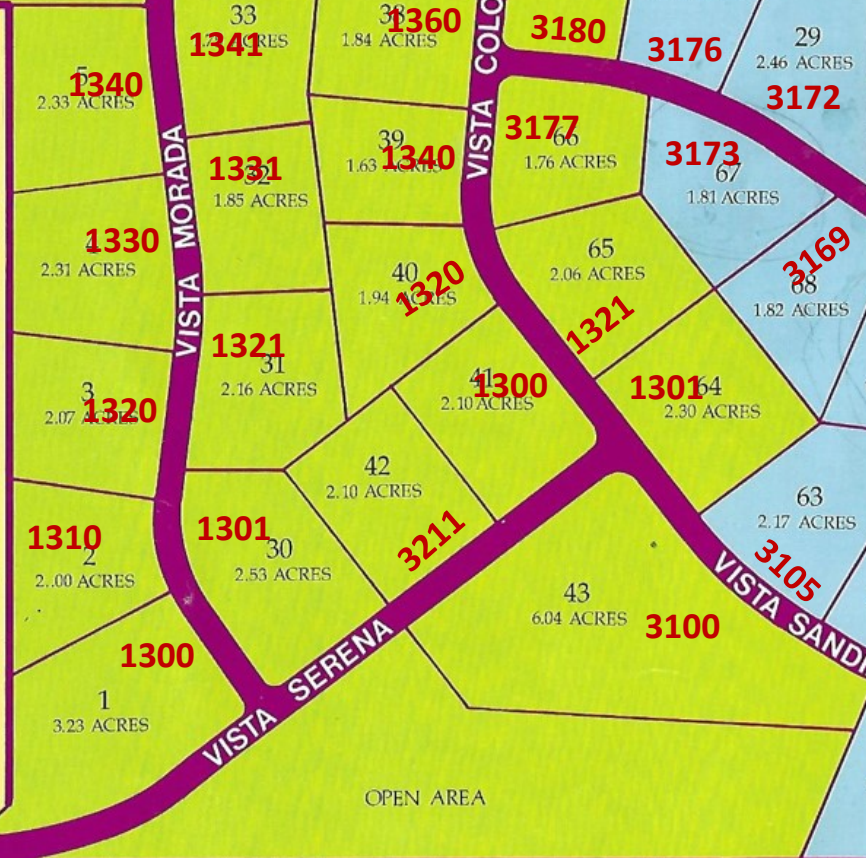

La Mariposa

ESTATES IN SANTA FE

LEGEND
Address
Lot Number

OPEN AREA