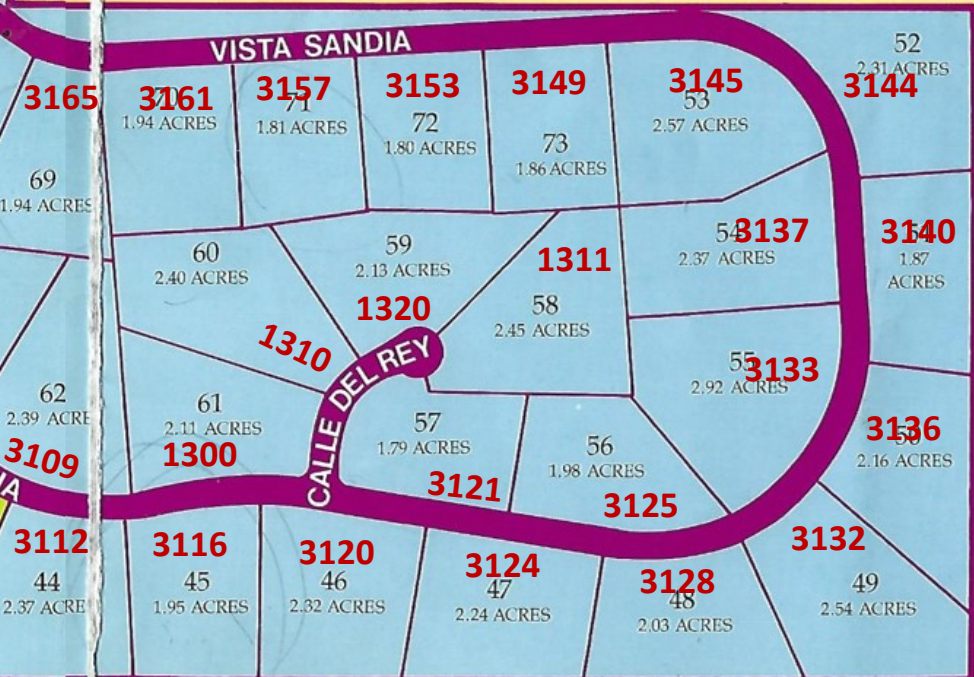

La Mariposa

ESTATES IN SANTA FE

LEGEND
Address
Lot Number

OPEN AREA